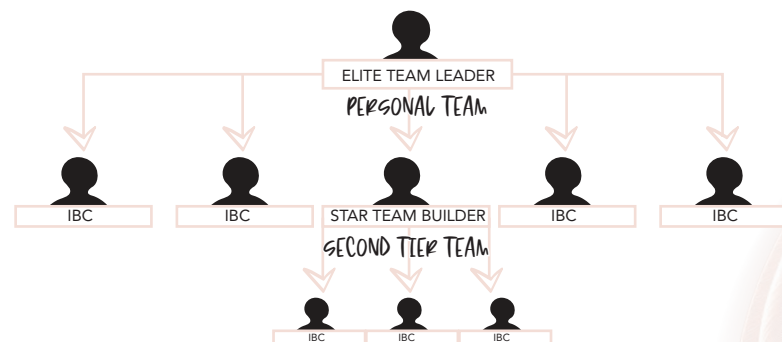

Use this to track what you need to MAXIMIZE your Team Building Commission this month!

Personal Team Commission

1-2 Active Personal Team Members = **4%** Total Team Production

3-4 Active Personal Team Members

- Less than $1,000 Total Team Production = **4%** Total Team Production
- $1,000 - $1,799 Total Team Production = **6%** Total Team Production
- $1,800 and above Total Team Production = **8%** Total Team Production

{Your personal production counts towards the total production to increase your %, but you are not paid on your personal production until you become a Director}

5+ Active Personal Team Members = **9%** Total Team Production

When 5 or more Team Members have $225 wholesale or more in for the month & you personally have $600 wholesale in for them month = **13%** Total Team Production

2nd Tier Commission

You can earn an additional **5%** Commission on your 2nd Tier Team, when..

- You have 4 Active Team Members
- 1 Active Red Jacket with a minimum of 3 Active Team Members
- $2,000+ in Elite Team Production

Key Terms:

Personal Team: The Consultants you personally recruited.

Elite Team: The Consultants you personally recruited + the Consultants they personally recruited.

2nd Tier Team: The Personal Team Members of your Personal Team Members

ACTIVE TEAM MEMBER:

1.

PRODUCTION:

ACTIVE TEAM MEMBER:

2.

PRODUCTION:

ACTIVE TEAM MEMBER:

3.

PRODUCTION:

ACTIVE TEAM MEMBER:

4.

PRODUCTION:

ACTIVE TEAM MEMBER:

5.

PRODUCTION:

ACTIVE TEAM MEMBER:

5A.

ACTIVE TEAM MEMBER:

5B.

ACTIVE TEAM MEMBER:

5C.

Maximize your Personal Team Commission:

- ☐ 5 Personal Team Members have in $225+ Wholesale Productions this month.
- ☐ You Personally have in $600+ Wholesale Production this month.

Congratulations! You have earned **13%** Personal Team Commission this month!

Earn your 2nd Tier Commission

- ☐ 5 Active Personal Team Members
- ☐ At least 1 of your 5 Active Team Members is a Red Jacket who has 3 Active Team Members
- ☐ Total Elite Team Production is $2,000+ Wholesale this month.

Congratulations! You have earned **5%** Commission on your 2nd Tier Team this month!