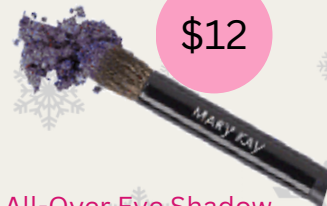

MK Micellar Water

Gifts Under \$15

\$14

MK Clear Brow Styling Gel

\$14

MK Volumizing Brow Tint

\$8

Chromafusion Eye Shadow

\$14

Waterproof Lip Liner

\$14

Waterproof Eyeliner

\$12

Mint Bliss Energizing Lotion for Feet & Legs

\$12

Blending Sponge

\$12

All-Over Eye Shadow Brush

\$8

Satin Hands Shea Hand Sanitizer

\$8

Beauty Blotters Oil-Absorbing Tissues

\$14

Chromafusion Blush