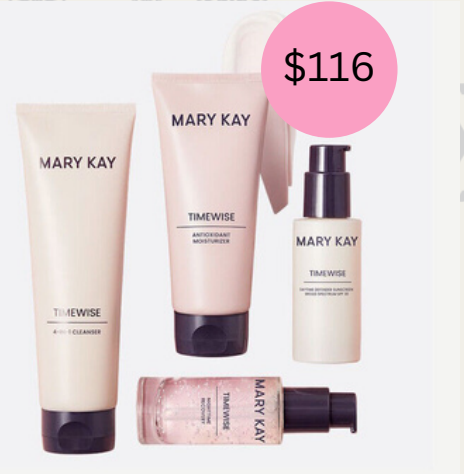

\$12

All-Over Eye Shadow Brush

\$8

Satin Hands Shea Hand Sanitizer

\$8

Beauty Blotters Oil-Absorbing Tissues

\$14

Chromafusion Blush

\$14

Chromafusion Contour

\$14

Chromafusion Highlighter

\$10

Satin Hands Shea Hand Soap

Skin Care Sets

\$215

TimeWise Repair
Volu-Firm Set

\$80

Mary Kay Skin Care
Hydrating Regimen
or Mattifying Regimen

\$116

TimeWise Miracle Set

\$144

Mary Kay Naturally Set

\$62